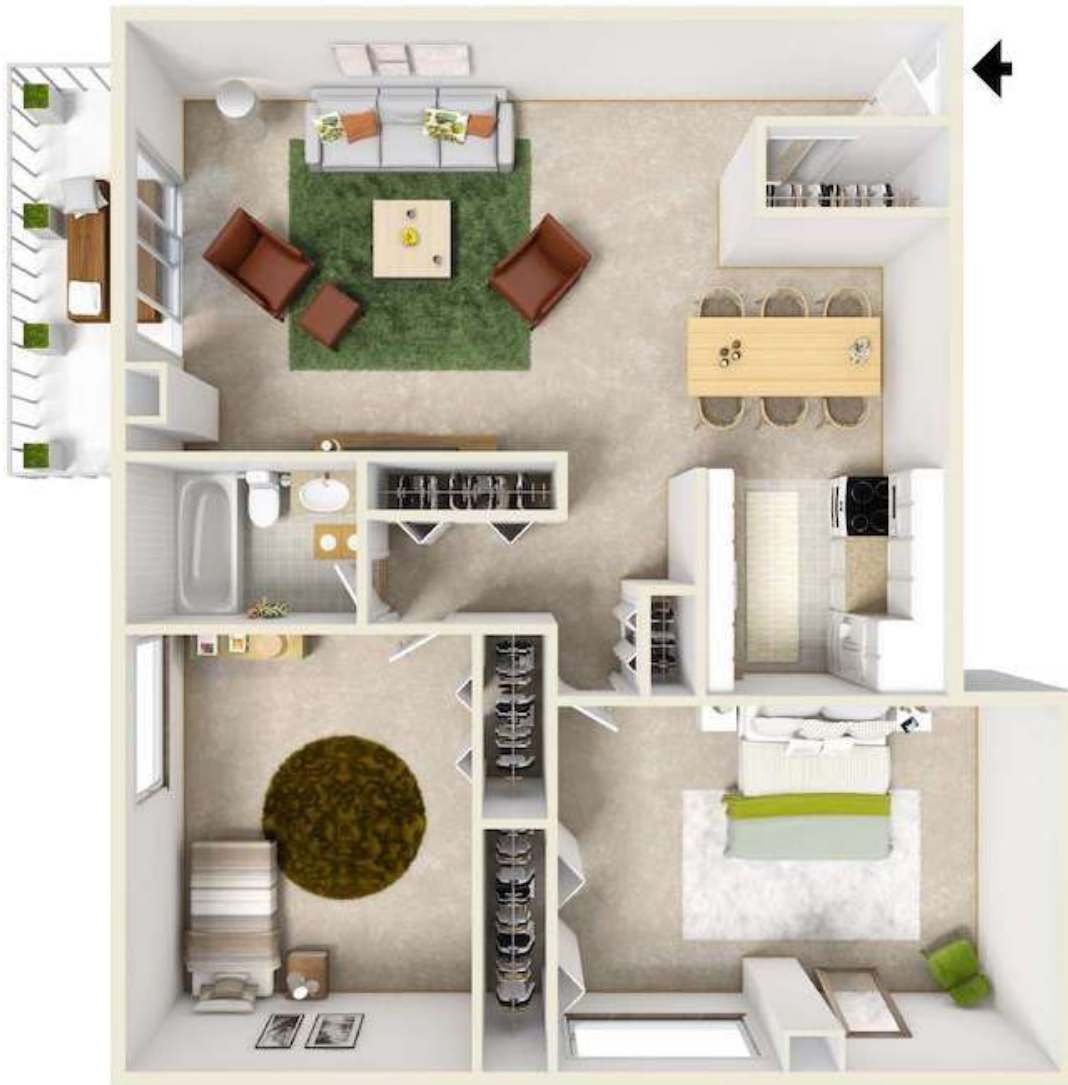

Two Bedroom

2 BED / 1 BATH

1000

SQ. FT.

9630 37th Place North | Plymouth, MN 55441

www.plymouthpointe.com

Floor plans are artist's rendering. All dimensions are approximate. Actual product and specifications may vary in dimension or detail. Not all features are available in every apartment. Prices and availability are subject to change. Please see a representative for details.